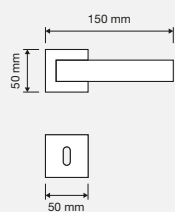

COD. 1600 RB 019