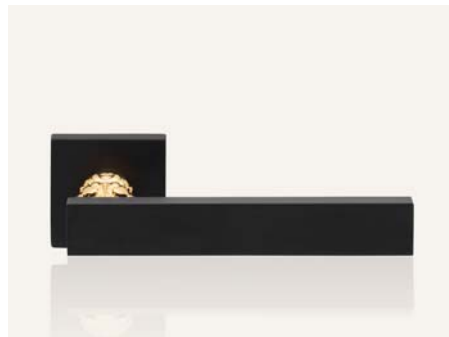

ONLY MADE IN ITALY

AC antracite satinato + cromo  
*satin anthracite + chrome*

AG antracite satinato + oro zecchino  
*satin anthracite + gold plated*

AM antracite satinato + patiné  
*satin anthracite + patiné mat*

FA antracite satinato + nero francese  
*satin anthracite + french black*

CC cromo satinato + cromo lucido  
*satin chrome + polished chrome*

CE nero opaco + cromo lucido  
*gold plated + polished chrome*

VN nero opaco + nero francese  
*matt black + french black*

ZO nero opaco + oro zecchino  
*matt black + gold plated*

ZC oro zecchino + cromo lucido  
*gold plated + polished chrome*

ZT oro zecchino + patiné  
*gold plated + patiné mat*