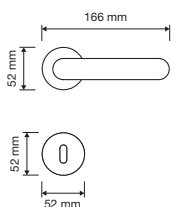

made in Italy | patented design

Cromo lucido
polished chrome
CR

Cromo satinato
satin chrome
CS

Oro zecchino
gold plated
OZ

modelli / models

700 RB 023

700 RB 025

700 PL