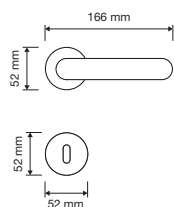

made in Italy | patented design

Cromo lucido
polished chrome
CR

Cromo satinato
satin chrome
CS

Oro zecchino
gold plated
OZ

modelli / models

700 RB 023

700 RB 025

700 PL