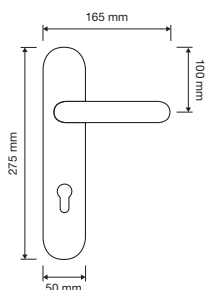

made in Italy | patented design

Cromo lucido
polished chrome
CR

Cromo satinato
satin chrome
CS

Oro zecchino
gold plated
OZ

modelli / models

700 RB 023

700 RB 025

700 PL