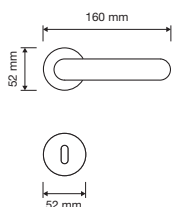

made in Italy | patented design

bronzo opaco
matt bronze
BM

cromo lucido
polished chrome
CR

cromo satinato
satin chrome
CS

oro zecchino
gold plated
OZ

1450 RB 023

1450 RB 025

1454 PL