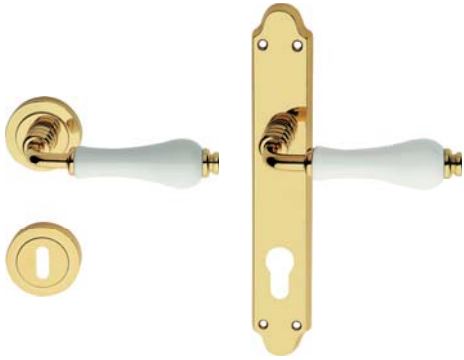

made in Italy

ottone invecchiato
aged brass
AN

bronzo opaco
matt bronze
BM

ferro effetto invecchiato
aged iron (brass)
FV

ottone bronzato graffiato
bronzed brass
OG

ottone lucido verniciato
polished brass
OL

fantasie / fantasy

porcellana bianca
white porcelain
PB 600

porcellana beige
ivory porcelain
PA 602

porcellana bianca fiore rosa
pink rose flowered white porcelain
BR 660

porcellana beige fiore rosa
pink rose flowered ivory porcelain
AR 766

porcellana bianca fiore blu
blue rose flowered white porcelain
BB 661

porcellana beige fiore marrone
brown flowered ivory porcelain
AM 665

porcellana maculata
spotted porcelain
PAMAC 605

porcellana denim
denim porcelain
DENIM 606