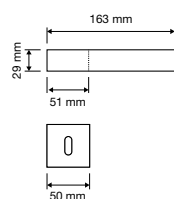

made in Italy | patented design

cromo lucido
polished chrome
CR

cromo satinato
satin chrome
CS

modelli / models

432 RB 006

432 SK 